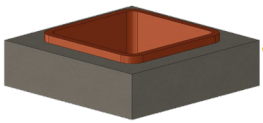

Copper Canyon Sandstone

Tuscan Sandstone

Lancaster Quartzite

New England Schist

Providence Granite/Quartzite

3

Choose Your Accessories (If Desired)

A) WOOD STORAGE BOXES

Arched Wood Storage Box
36" H x 36" W x 33" D

Straight Wood Storage Box
36" H x 36" W x 33" D

B) 6" FLUE EXTENSION

For Contractor or Standard Series Only

6" Flue Extension
1 Piece

C) 8" FLUE EXTENSION

For New Age Zero Clearance Series Only