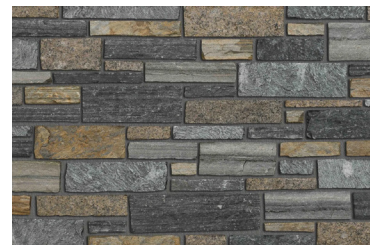

DRY CREEK®

DAYBREAK

KORYAK RIDGE™

B) Pangaea Natural Stone

Upgrade to Pangaea Natural Stone veneer for as low as \$275

Black Rundle Limestone

Cambrian Sandstone

Chinook Granite

Copper Canyon Sandstone

Tuscan Sandstone

Lancaster Quartzite

New England Schist

Providence Granite/Quartzite

3

Choose Your Accessories (If Desired)

A) WOOD STORAGE BOXES