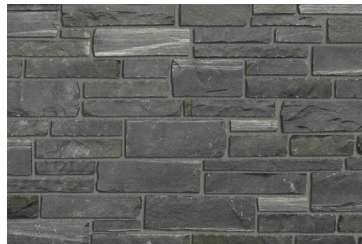

DRY CREEK®

DAYBREAK

KORYAK RIDGE™

B) Pangaea Natural Stone

Upgrade to Pangaea Natural Stone veneer for as low as \$275

Black Rundle Limestone

Cambrian Sandstone

Chinook Granite

Copper Canyon Sandstone

Tuscan Sandstone

Lancaster Quartzite

New England Schist

Providence Granite/Quartzite

3

Choose Your Accessories (If Desired)

A) WOOD STORAGE BOXES