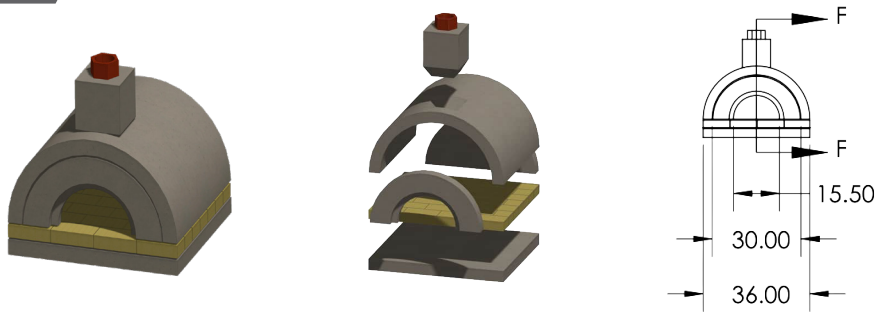

4 Options

36" NEW AGE Fireplace Kit

48" NEW AGE Fireplace Kit

60" NEW AGE Fireplace Kit

72" NEW AGE Fireplace Kit

Wood Fired Pizza Ovens

1 36" MEZZO Pizza Oven

Overall Dimensions: 36" H x 36" W X 33" D • Dome Height: 23.5" • Cooking Surface: 800 sq. in. • Weight 750 lbs.

2 48" AMERIGO Pizza Oven

Overall Dimensions: 36" H x 36" W X 33" D • Dome Height: 23.5" • Cooking Surface: 800 sq. in. • Weight 750 lbs.

3 36" MEZZO VENT FREE Fireplace & Pizza Oven

Overall Dimensions: 36" H x 36" W X 33" D • Dome Height: 23.5"
• Cooking Surface: 800 sq. in. • Weight 750 lbs.