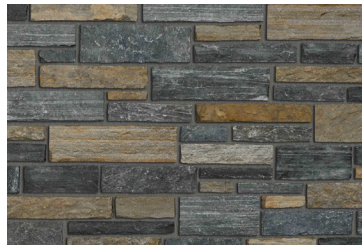

ALDERWOOD®

SLATE GRAY

BLACK RIVER®

NANTUCKET

CASTAWAY®

CHAPEL HILL®

DARK RUNDLE®

SILVER LINING

DRY CREEK®

DAYBREAK

KORYAK RIDGE™

B) Pangaea Natural Stone

Upgrade to Pangaea Natural Stone veneer for as low as \$275

Black Rundle Limestone

Cambrian Sandstone

Chinook Granite

Copper Canyon Sandstone

Tuscan Sandstone

Lancaster Quartzite

New England Schist

Providence Granite/Quartzite

3

Choose Your Accessories (If Desired)

A) WOOD STORAGE BOXES