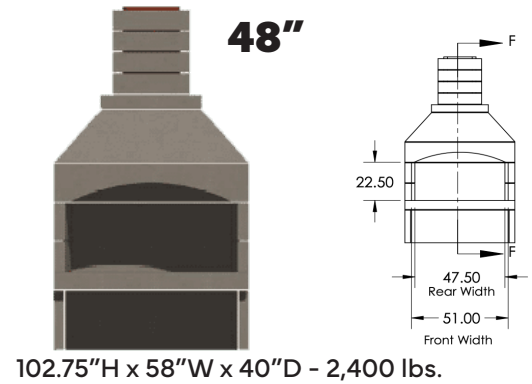

CONTRACTOR Fireplace Kit Includes Base Kit plus 3 flue extensions (6" each)

STANDARD Fireplace Kit Includes Base Kit plus 4 flue extensions (6" each), firebrick, 18" risers and hearth

NEW AGE Fireplace Kit Includes Base Kit