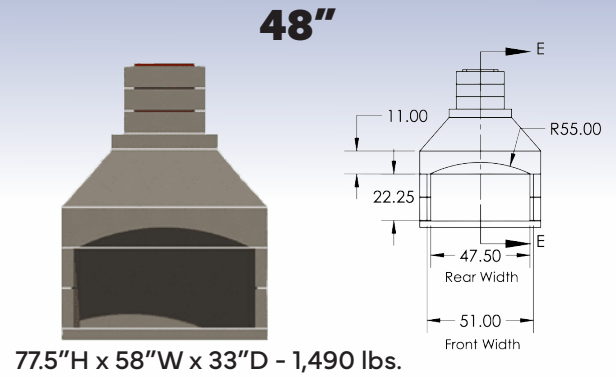

CONTRACTOR Fireplace Kit Includes Base Kit plus 3 flue extensions (6" each)

STANDARD Fireplace Kit Includes Base Kit plus 4 flue extensions (6" each), firebrick, 18" risers and hearth

NEW AGE Fireplace Kit Includes Base Kit