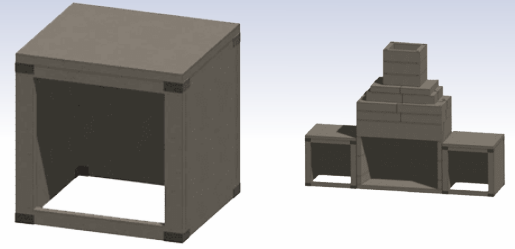

Arched Wood Storage Box
36" H x 36" W x 33" D

Straight Wood Storage Box
36" H x 36" W x 33" D

B) 6" FLUE EXTENSION

For Contractor or Standard Series Only

6" Flue Extension
1 Piece

C) 8" FLUE EXTENSION

For New Age Zero Clearance Series Only