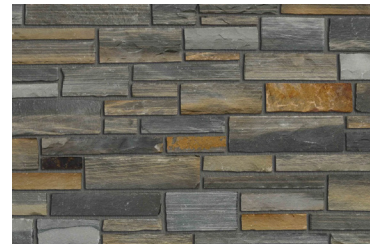

DRY CREEK®

DAYBREAK

KORYAK RIDGE™

B) Pangaea Natural Stone

Upgrade to Pangaea Natural Stone veneer for as low as \$275

Black Rundle Limestone

Cambrian Sandstone

Chinook Granite

Copper Canyon Sandstone

Tuscan Sandstone

Lancaster Quartzite

New England Schist

Providence Granite/Quartzite

3

Choose Your Accessories (If Desired)

A) WOOD STORAGE BOXES