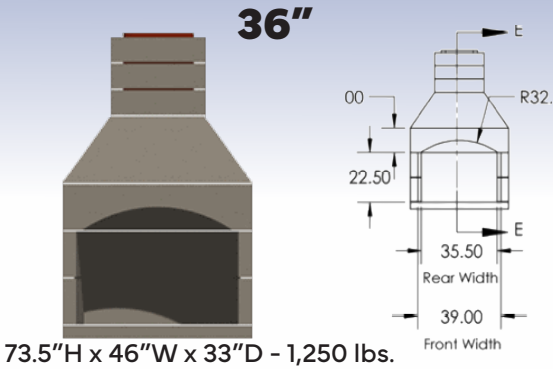

CONTRACTOR Fireplace Kit Includes Base Kit plus 3 flue extensions (6" each)

STANDARD Fireplace Kit Includes Base Kit plus 4 flue extensions (6" each), firebrick, 18" risers and hearth

NEW AGE Fireplace Kit Includes Base Kit