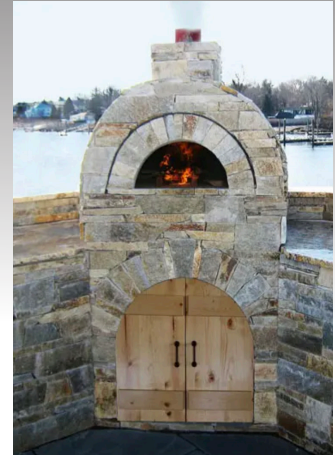

4 Options

36" NEW AGE Fireplace Kit

48" NEW AGE Fireplace Kit

60" NEW AGE Fireplace Kit

72" NEW AGE Fireplace Kit

Wood Fired Pizza Ovens

1 36" MEZZO Pizza Oven

Overall Dimensions: 36" H x 36" W X 33" D • Dome Height: 23.5" • Cooking Surface: 800 sq. in. • Weight 750 lbs.

2 48" AMERIGO Pizza Oven

Overall Dimensions: 36" H x 36" W X 33" D • Dome Height: 23.5" • Cooking Surface: 800 sq. in. • Weight 750 lbs.

3 36" MEZZO VENT FREE Fireplace & Pizza Oven

Overall Dimensions: 36" H x 36" W X 33" D • Dome Height: 23.5"
• Cooking Surface: 800 sq. in. • Weight 750 lbs.