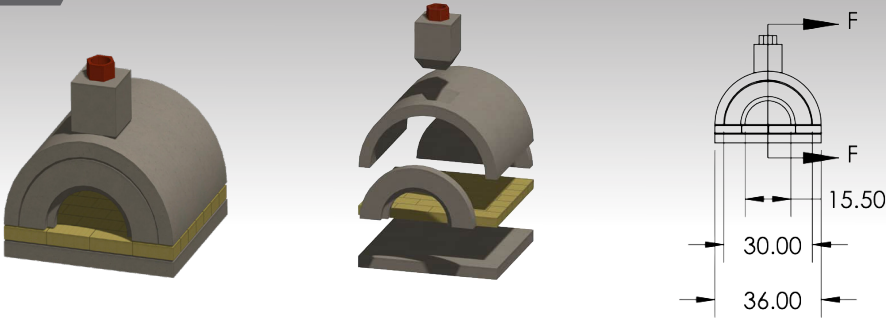

48" STANDARD Fireplace Kit

3

NEW AGE™ ZERO-CLEARANCE FIREPLACES

Kit Includes:

- Fireplace Kit
- 3- 6" tall flue extensions
- High-Temp Mortar
- Level 1 Eldorado Veneer Stone
- Laticrete Hi-Bond Veneer Mortar

4 Options

36" NEW AGE Fireplace Kit

48" NEW AGE Fireplace Kit

60" NEW AGE Fireplace Kit

72" NEW AGE Fireplace Kit

Wood Fired Pizza Ovens

1 36" MEZZO Pizza Oven

Overall Dimensions: 36" H x 36" W X 33" D • Dome Height: 23.5" • Cooking Surface: 800 sq. in. • Weight 750 lbs.

2 48" AMERIGO Pizza Oven

Overall Dimensions: 36" H x 36" W X 33" D • Dome Height: 23.5" • Cooking Surface: 800 sq. in. • Weight 750 lbs.

3 36" MEZZO VENT FREE Fireplace & Pizza Oven

Overall Dimensions: 36" H x 36" W X 33" D • Dome Height: 23.5"
• Cooking Surface: 800 sq. in. • Weight 750 lbs.