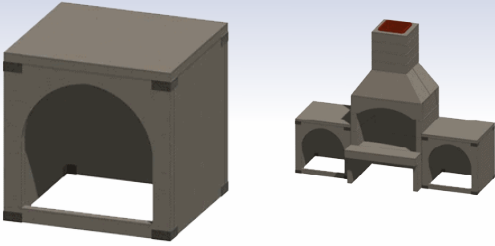

Arched Wood Storage Box
36" H x 36" W x 33" D

Straight Wood Storage Box
36" H x 36" W x 33" D

B) 6" FLUE EXTENSION

For Contractor or Standard Series Only

6" Flue Extension
1 Piece

C) 8" FLUE EXTENSION

For New Age Zero Clearance Series Only