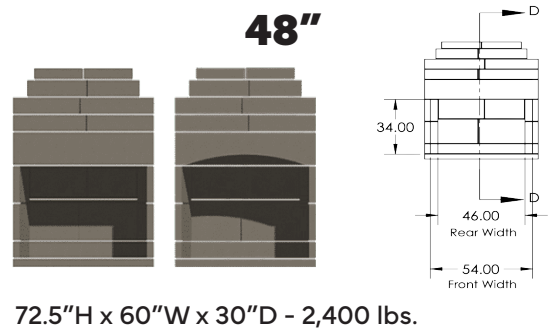

CONTRACTOR Fireplace Kit Includes Base Kit plus 3 flue extensions (6" each)

STANDARD Fireplace Kit Includes Base Kit plus 4 flue extensions (6" each), firebrick, 18" risers and hearth

NEW AGE Fireplace Kit Includes Base Kit