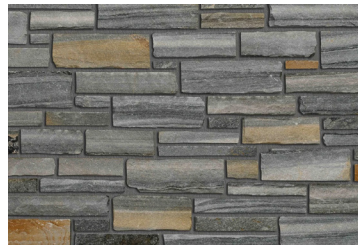

DRY CREEK®

DAYBREAK

KORYAK RIDGE™

B) Pangaea Natural Stone

Upgrade to Pangaea Natural Stone veneer for as low as \$275

Black Rundle Limestone

Cambrian Sandstone

Chinook Granite

Copper Canyon Sandstone

Tuscan Sandstone

Lancaster Quartzite

New England Schist

Providence Granite/Quartzite

3

Choose Your Accessories (If Desired)

A) WOOD STORAGE BOXES