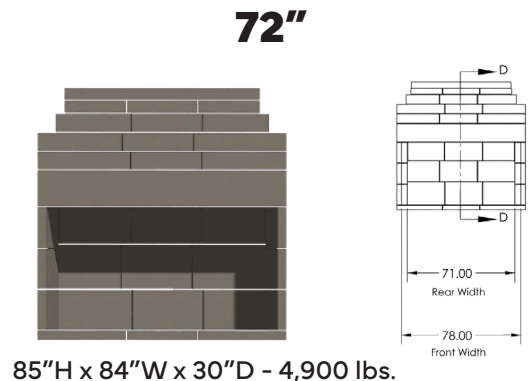

CONTRACTOR Fireplace Kit Includes Base Kit plus 3 flue extensions (6" each)

STANDARD Fireplace Kit Includes Base Kit plus 4 flue extensions (6" each), firebrick, 18" risers and hearth

NEW AGE Fireplace Kit Includes Base Kit