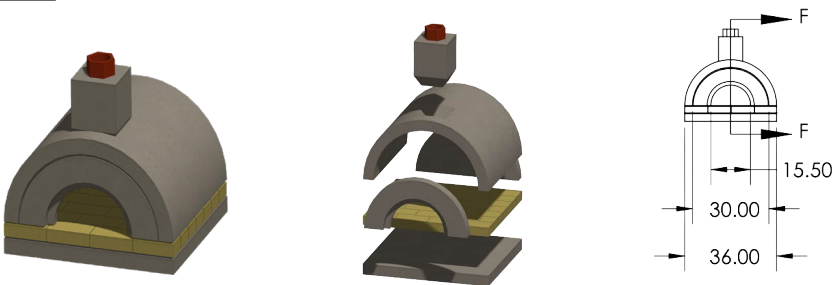

4 Options

36" NEW AGE Fireplace Kit

48" NEW AGE Fireplace Kit

60" NEW AGE Fireplace Kit

72" NEW AGE Fireplace Kit

Wood Fired Pizza Ovens

1 36" MEZZO Pizza Oven

Overall Dimensions: 36" H x 36" W X 33" D • Dome Height: 23.5" • Cooking Surface: 800 sq. in. • Weight 750 lbs.

2 48" AMERIGO Pizza Oven

Overall Dimensions: 36" H x 36" W X 33" D • Dome Height: 23.5" • Cooking Surface: 800 sq. in. • Weight 750 lbs.

3 36" MEZZO VENT FREE Fireplace & Pizza Oven

Overall Dimensions: 36" H x 36" W X 33" D • Dome Height: 23.5"
• Cooking Surface: 800 sq. in. • Weight 750 lbs.