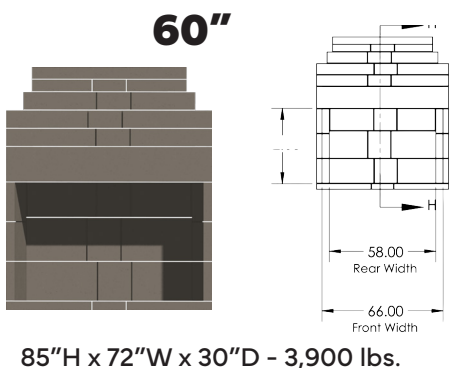

CONTRACTOR Fireplace Kit Includes Base Kit plus 3 flue extensions (6" each)

STANDARD Fireplace Kit Includes Base Kit plus 4 flue extensions (6" each), firebrick, 18" risers and hearth

NEW AGE Fireplace Kit Includes Base Kit