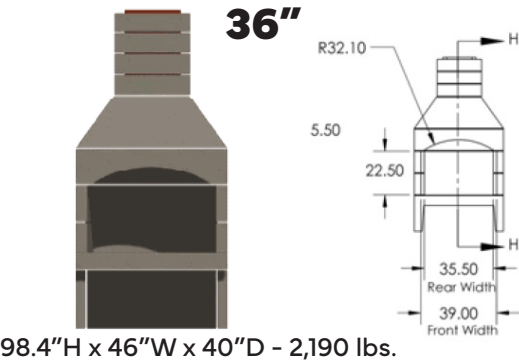

CONTRACTOR Fireplace Kit Includes Base Kit plus 3 flue extensions (6" each)

STANDARD Fireplace Kit Includes Base Kit plus 4 flue extensions (6" each), firebrick, 18" risers and hearth

NEW AGE Fireplace Kit Includes Base Kit