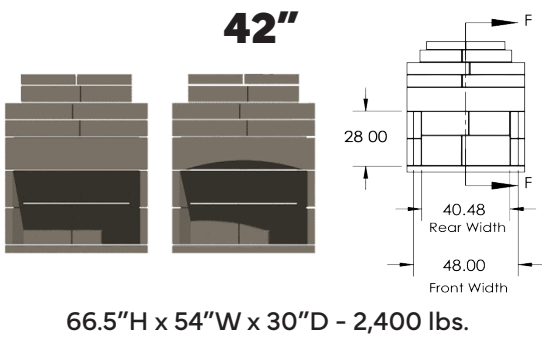

NEW AGE Fireplace Kit Includes Base Kit