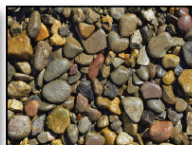

## MULCHES

Black Mulch

Brown Dyed Mulch

Red Mulch

Triple Shredded  
Mulch

Playground Mulch

## DECORATIVE STONE

Goose Egg 3/8"

Goose Egg 3/4"

Goose Egg 1.5"

Goose Egg 2-4"

Marble Chip

Red 3/8"

Red 3/4"

River Jack 3/8"

River Jack 3/4"

River Jack 1.5"

River Jack 1-3"