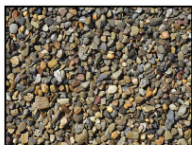

## MULCHES

Black Mulch

Brown Dyed Mulch

Red Mulch

Triple Shredded  
Mulch

Playground Mulch

## DECORATIVE STONE

Goose Egg 3/8"

Goose Egg 3/4"

Goose Egg 1.5"

Goose Egg 2-4"

Marble Chip

Red 3/8"

Red 3/4"

River Jack 3/8"

River Jack 3/4"

River Jack 1.5"

River Jack 1-3"