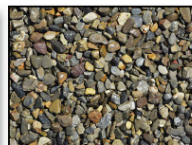

## MULCHES

Black Mulch

Brown Dyed Mulch

Red Mulch

Triple Shredded  
Mulch

Playground Mulch

## DECORATIVE STONE

Goose Egg 3/8"

Goose Egg 3/4"

Goose Egg 1.5"

Goose Egg 2-4"

Marble Chip

Red 3/8"

Red 3/4"

River Jack 3/8"

River Jack 3/4"

River Jack 1.5"

River Jack 1-3"