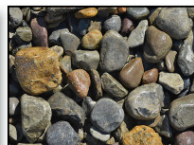

## MULCHES

Black Mulch

Brown Dyed Mulch

Red Mulch

Triple Shredded  
Mulch

Playground Mulch

## DECORATIVE STONE

Goose Egg 3/8"

Goose Egg 3/4"

Goose Egg 1.5"

Goose Egg 2-4"

Marble Chip

Red 3/8"

Red 3/4"

River Jack 3/8"

River Jack 3/4"

River Jack 1.5"

River Jack 1-3"